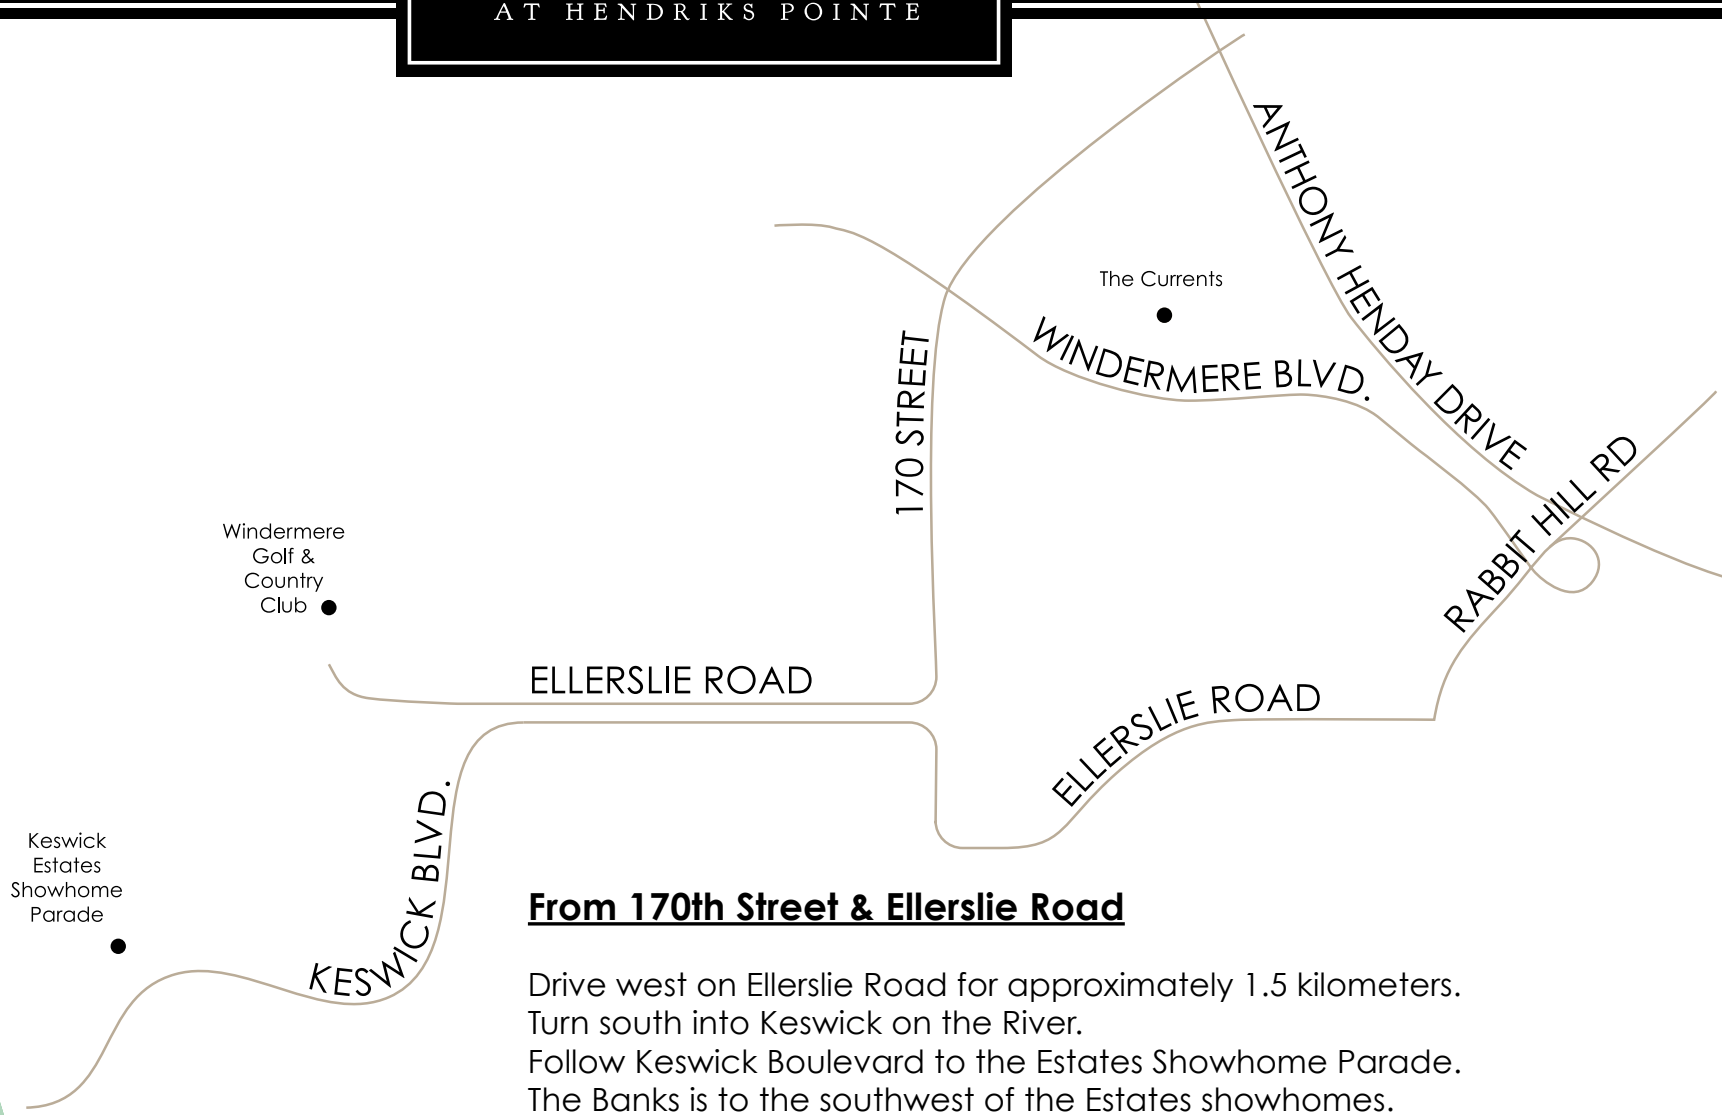

The Banks at Hendriks Pointe

DRIVING DIRECTIONS

THE • B A N K S • AT HENDRIKS POINTE

From 170th Street & Ellerslie Road

Drive west on Ellerslie Road for approximately 1.5 kilometers.
Turn south into Keswick on the River.
Follow Keswick Boulevard to the Estates Showhome Parade.
The Banks is to the southwest of the Estates showhomes.

The row of trees you will see corresponds to the entry way shown on the lot Plan.

Please exercise caution and yield to all construction personnel.

THE
BANKS